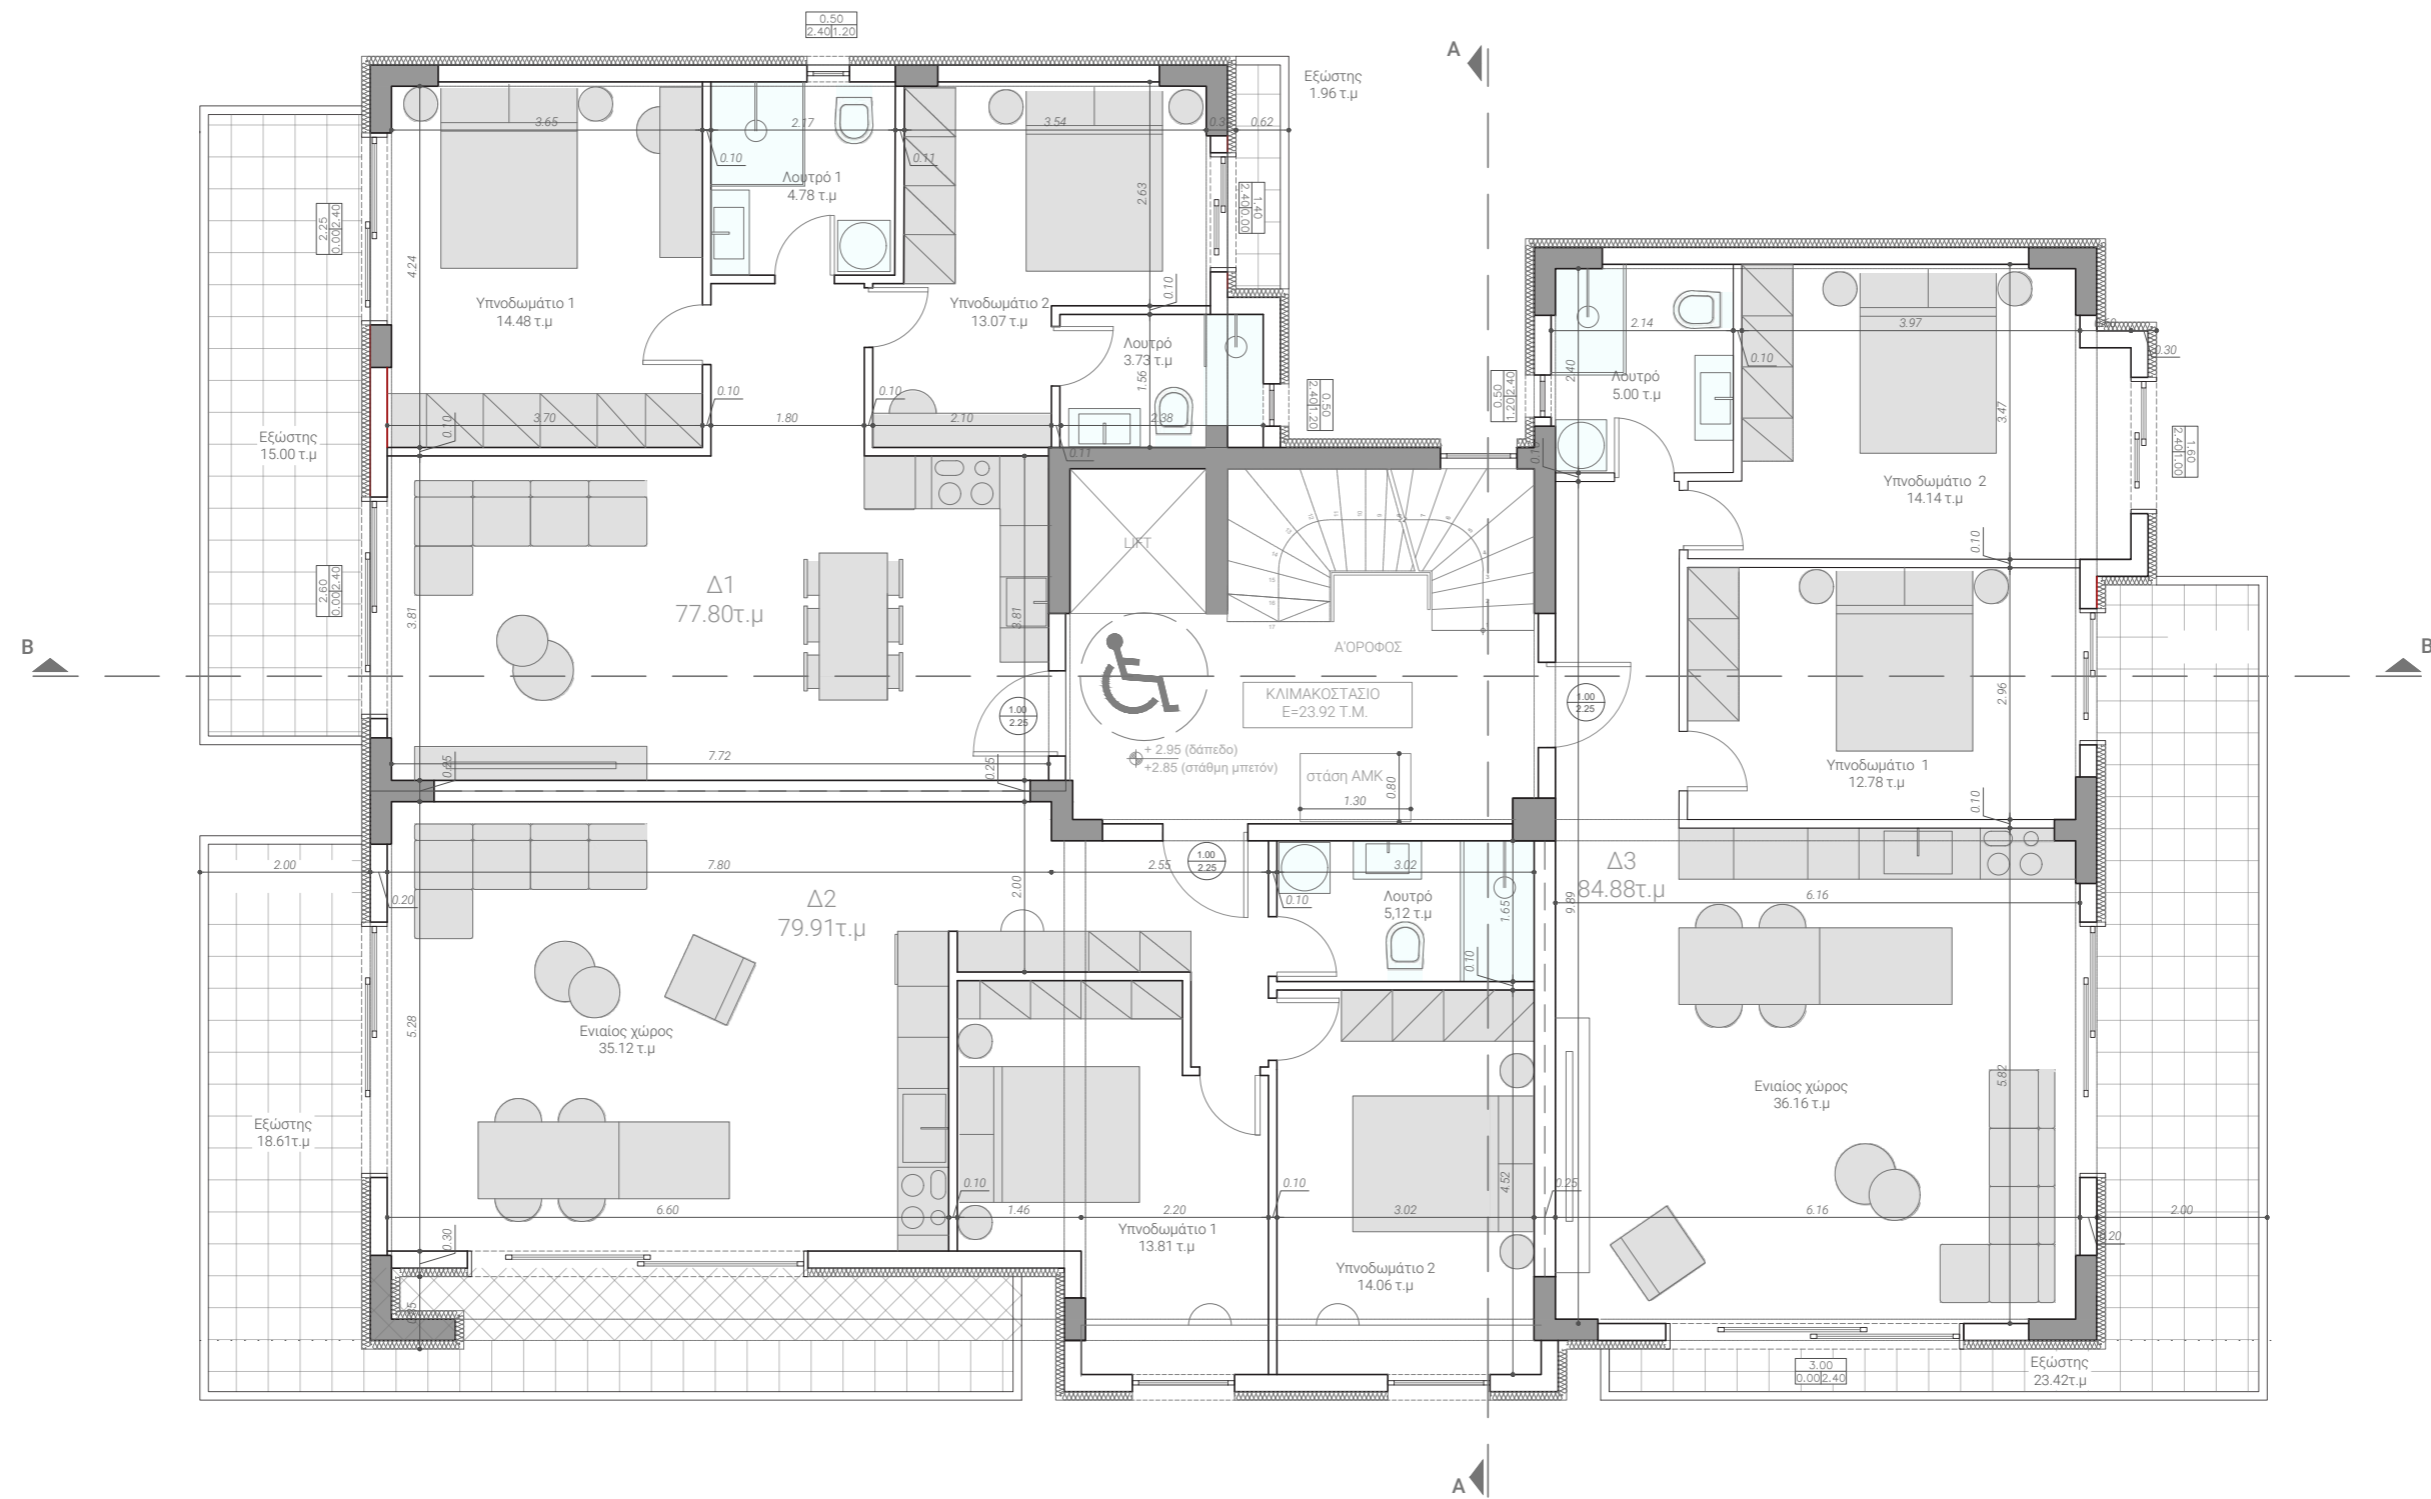

# ***Welcome to Virea Residences***

Step into a world of clean lines and contemporary elegance with this beautifully designed 2-storey building. The ground floor offers ample parking spaces for convenience, while the landscaped garden provides a serene outdoor retreat.

ΟΔΟΣ ΕΙΡΗΝΗΣ (ΑΣΦΑΛΤΟΣΤΡΩΜΜΕΝΗ ΜΕ ΚΡΑΣΠΕΔΑ)  
ΠΛΑΤΟΣ ΔΡΟΜΟΥ 10μ

X= 417651.07μ  
Y= 4489103.74μ

X= 417682.08μ  
Y= 4489093.20μ  
H=75.68 m

X= 417644.46μ  
Y= 4489083.81μ  
H= 76.82μ

$E_p = 11.25 \times 11.25 = 22.50 \times 10\% \times 273.50 = 27.35 \text{τμ}$   
Στον υπολογισμό της Φύτευσης αφαιρείται το εμβαδόν των υπαίθριων χώρων στάθμευσης (αρθ.17 της Απόφ.63234/19-12-12 παρ.2α του Ν.4067/12)

X= 417675.30μ  
Y= 4489073.44μ  
H=74.12 m

Ground Floor

1st Floor

2nd Floor

Roof

Inside, you'll find a total of 7 thoughtfully designed apartments, ranging from cozy studios to spacious 2-bedroom layouts, catering to various lifestyles and needs.