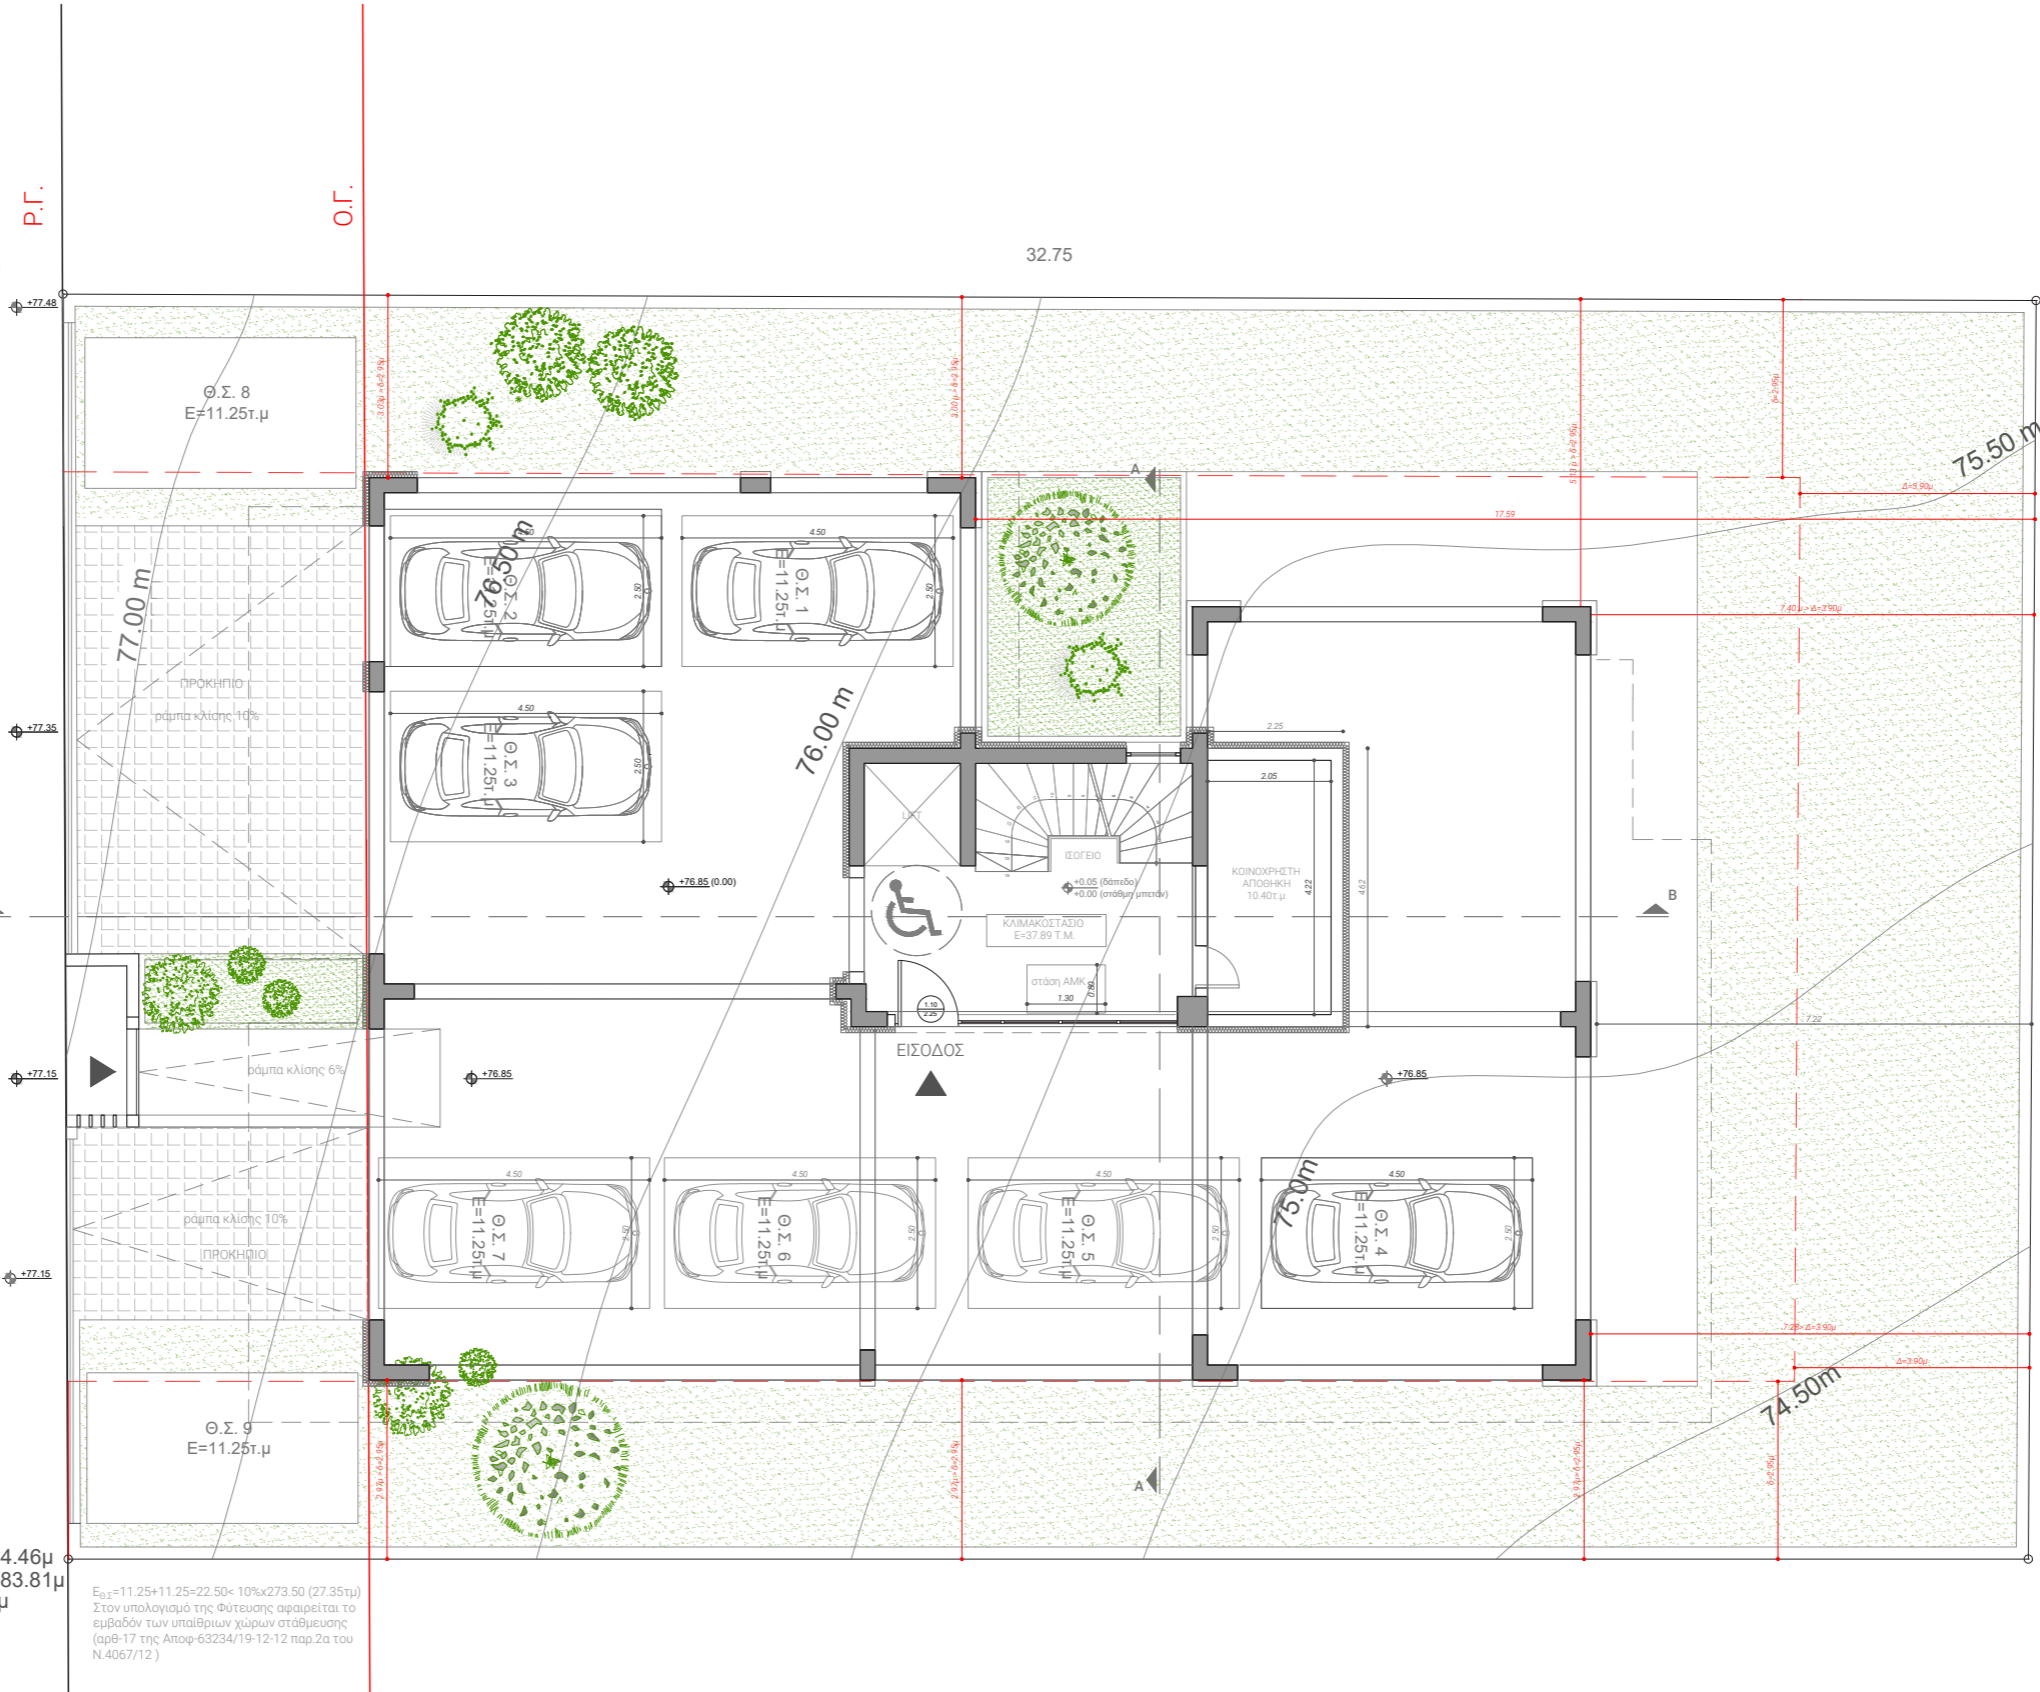

ΟΔΟΣ ΕΙΡΗΝΗΣ (ΑΣΦΑΛΤΟΣΤΡΩΜΜΕΝΗ ΜΕ ΚΡΑΣΠΕΔΑ)
ΠΛΑΤΟΣ ΔΡΟΜΟΥ 10μ

X= 417651.07μ
Y= 4489103.74μ

X= 417682.08μ
Y= 4489093.20μ
H=75.68 m

X= 417644.46μ
Y= 4489083.81μ
H= 76.82μ

X= 417675.30μ
Y= 4489073.44μ
H=74.12 m