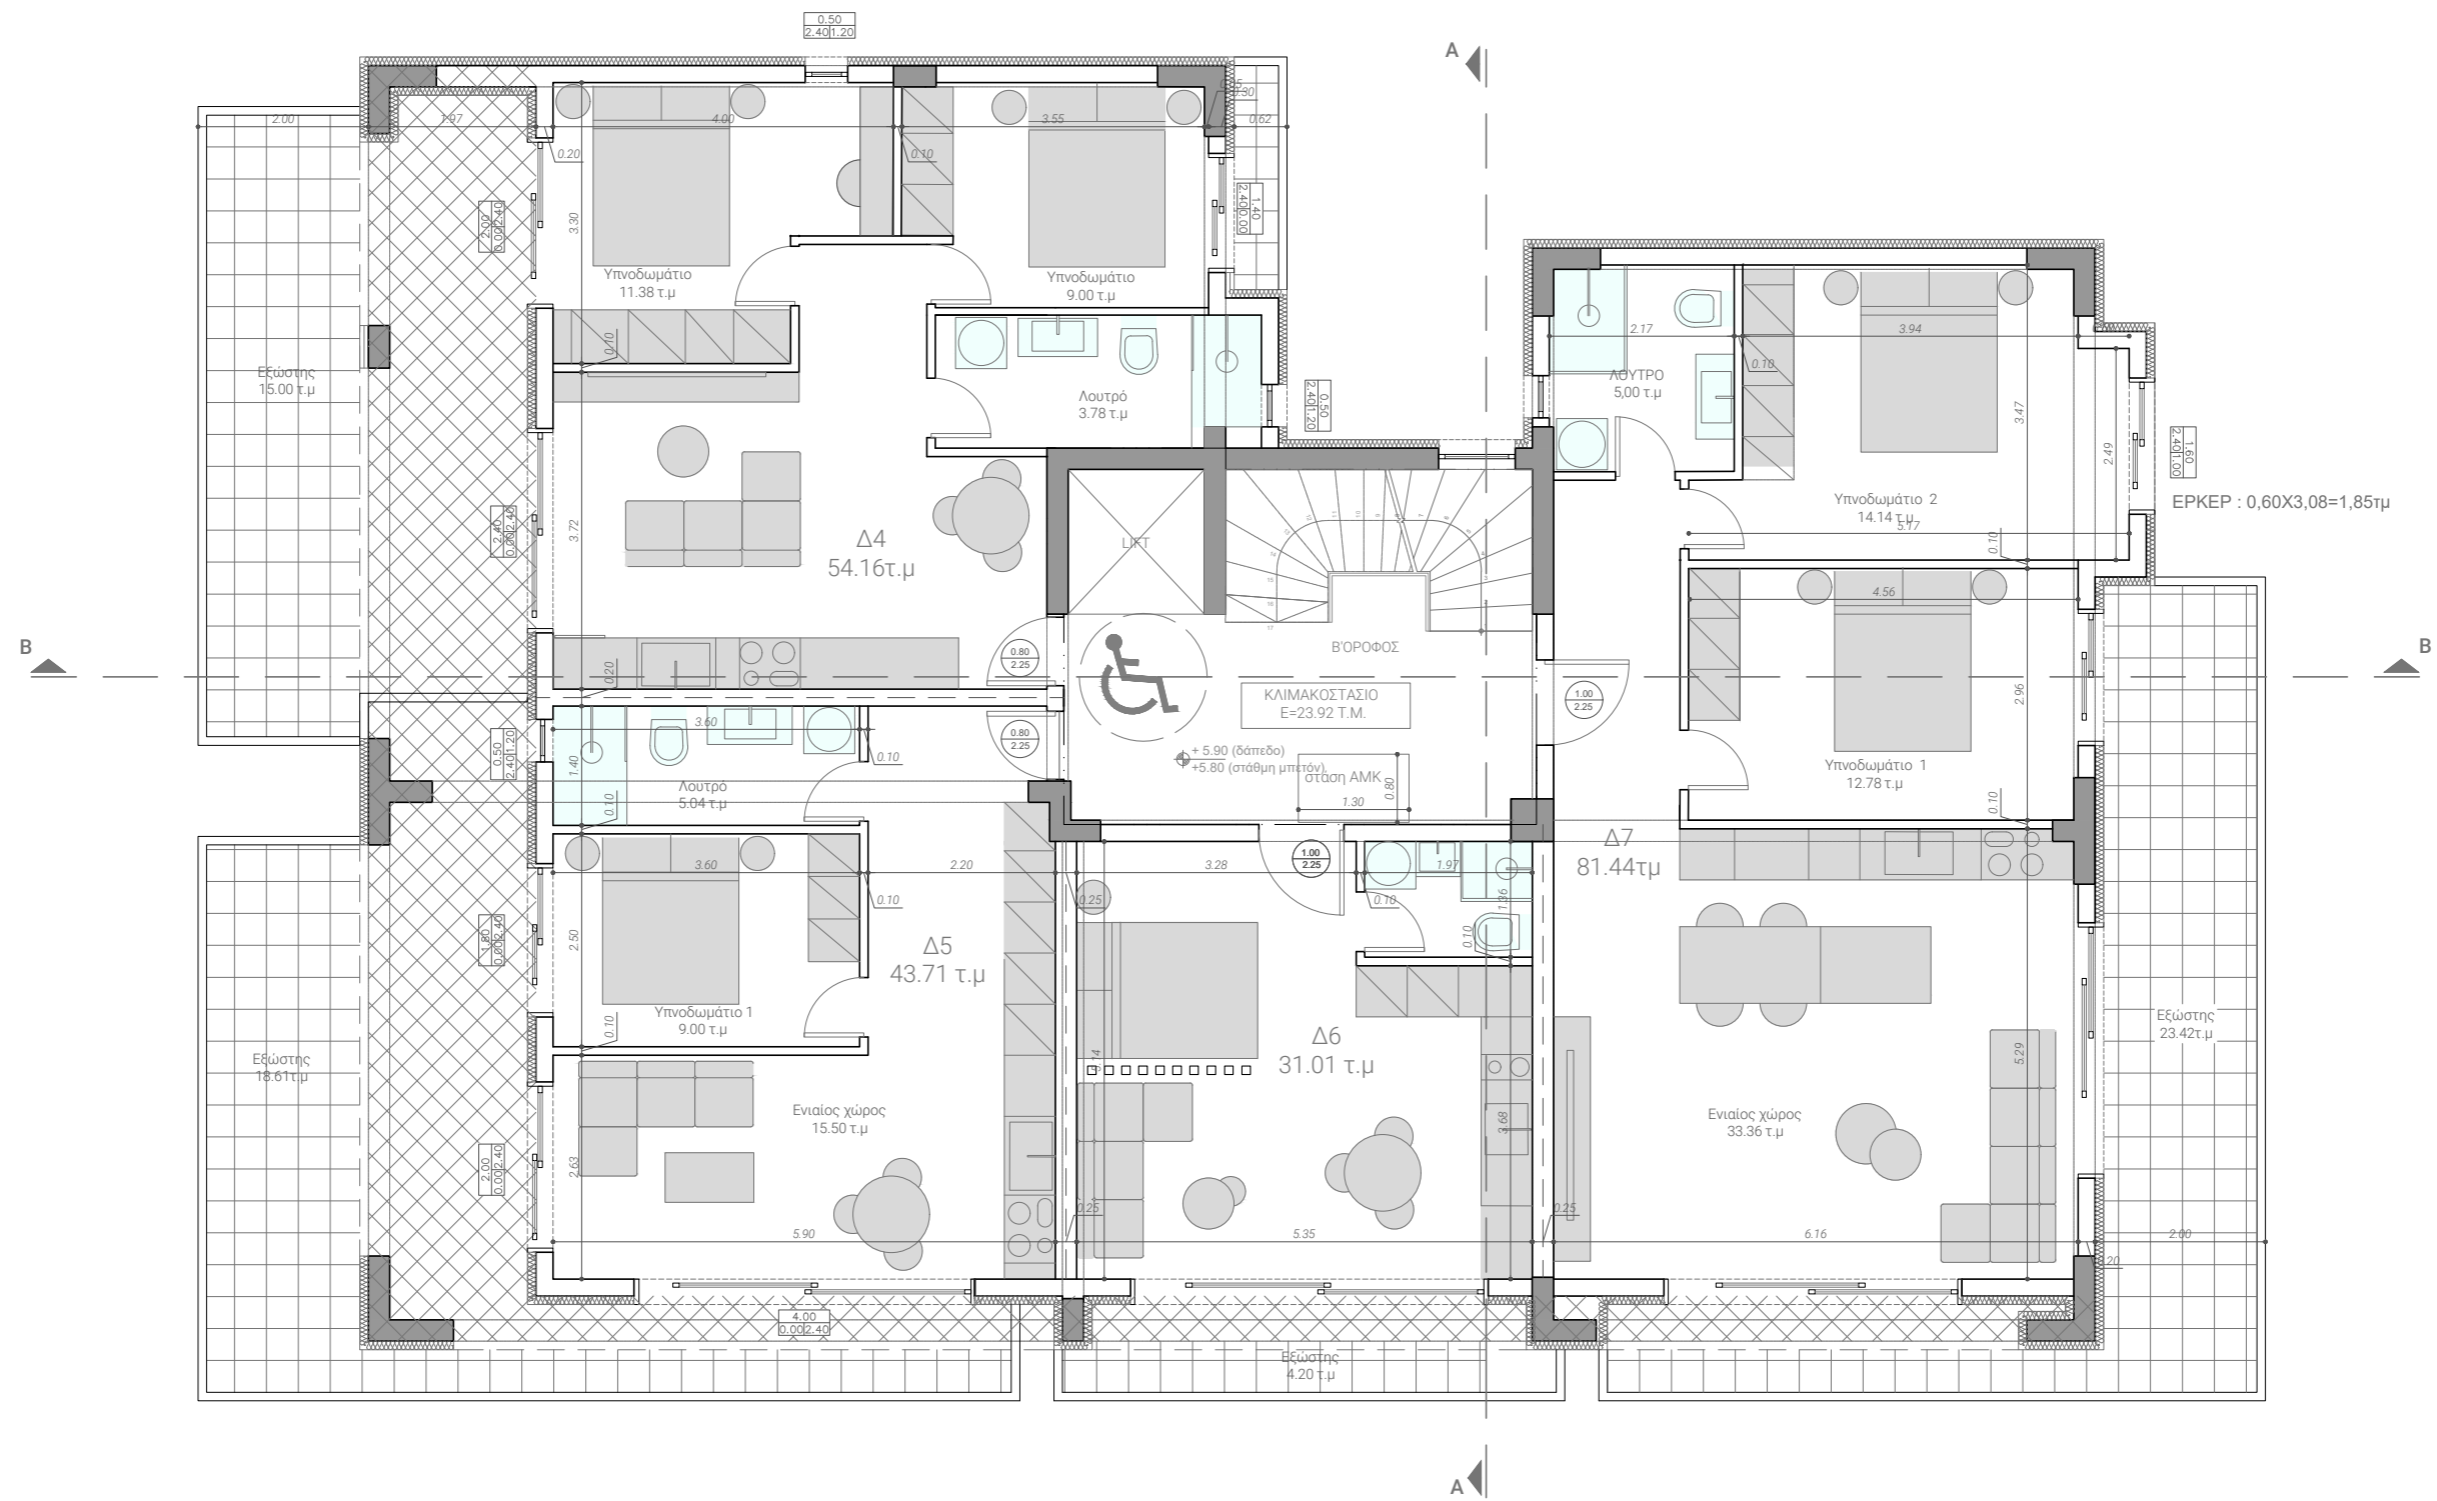

# ***Welcome to Virea Residences***

Step into a world of clean lines and contemporary elegance with this beautifully designed 2-storey building. The ground floor offers ample parking spaces for convenience, while the landscaped garden provides a serene outdoor retreat.

ΟΔΟΣ ΕΙΡΗΝΗΣ (ΑΣΦΑΛΤΟΣΤΡΩΜΜΕΝΗ ΜΕ ΚΡΑΣΠΕΔΑ)  
ΠΛΑΤΟΣ ΔΡΟΜΟΥ 10μ

X= 417651.07μ  
Y= 4489103.74μ

X= 417682.08μ  
Y= 4489093.20μ  
H=75.68 m

X= 417644.46μ  
Y= 4489083.81μ  
H= 76.82μ

$E_p = 11.25 \times 11.25 = 22.50 \times 10\% \times 273.50 = 27.35 \text{τμ}$   
Στον υπολογισμό της Φύτευσης αφαιρείται το εμβαδόν των υπαίθριων χώρων στάθμευσης (αρθ.17 της Απόφ.63234/19-12-12 παρ.2α του Ν.4067/12)

X= 417675.30μ  
Y= 4489073.44μ  
H=74.12 m

Ground Floor

1st Floor

2nd Floor

Roof

Inside, you'll find a total of 7 thoughtfully designed apartments, ranging from cozy studios to spacious 2-bedroom layouts, catering to various lifestyles and needs.